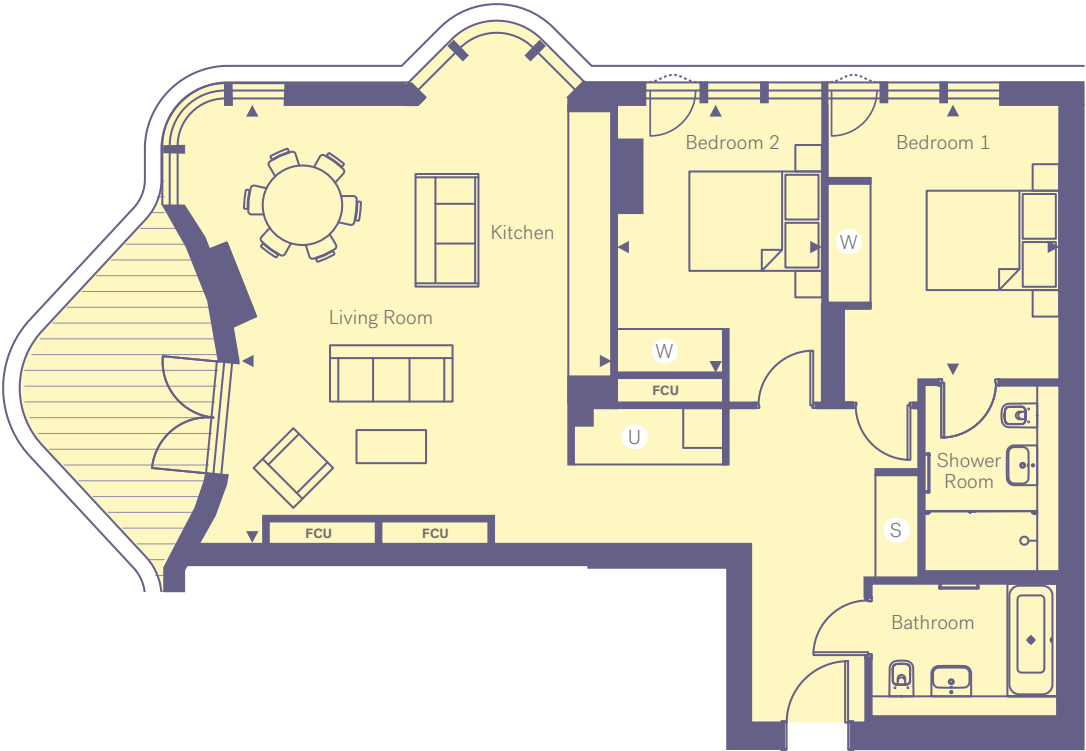

Second Floor

East Building

207 2 Bedroom Apartment

Total Area	96sq m	1033.3sq ft
Living/Kitchen	5.6m x 6.6m	18'4" x 21'8"
Bedroom 1	3.5m x 4.1m	11'6" x 13'5"
Bedroom 2	3.1m x 4m	10'2" x 13'1"
Terrace	8.8sq m	94.7sq ft