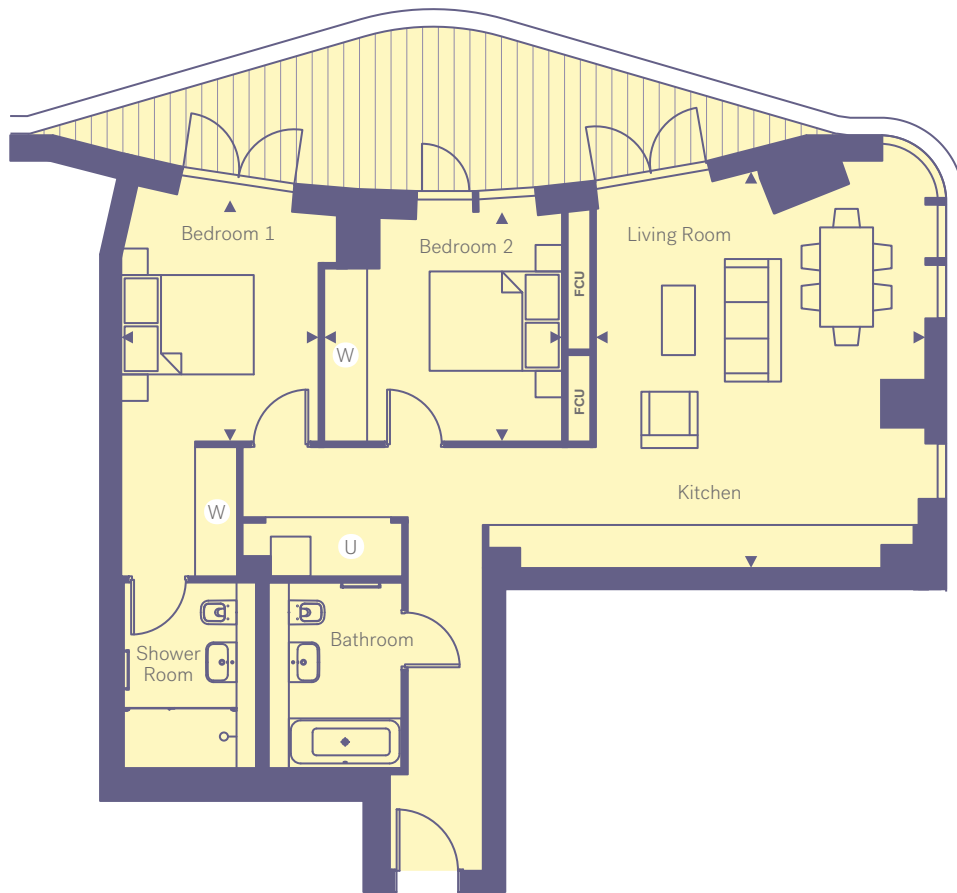

# Fourth Floor

West Building

## 401 2 Bedroom Apartment

Total Area	84.5sq m	909.6sq ft
Living/Kitchen	4.5m x 5.8m	14'9" x 19'0"
Bedroom 1	3.2m x 3.6m	10'6" x 11'10"
Bedroom 2	3.8m x 3.4m	12'6" x 11'2"
Terrace	16.8sq m	180.8sq ft