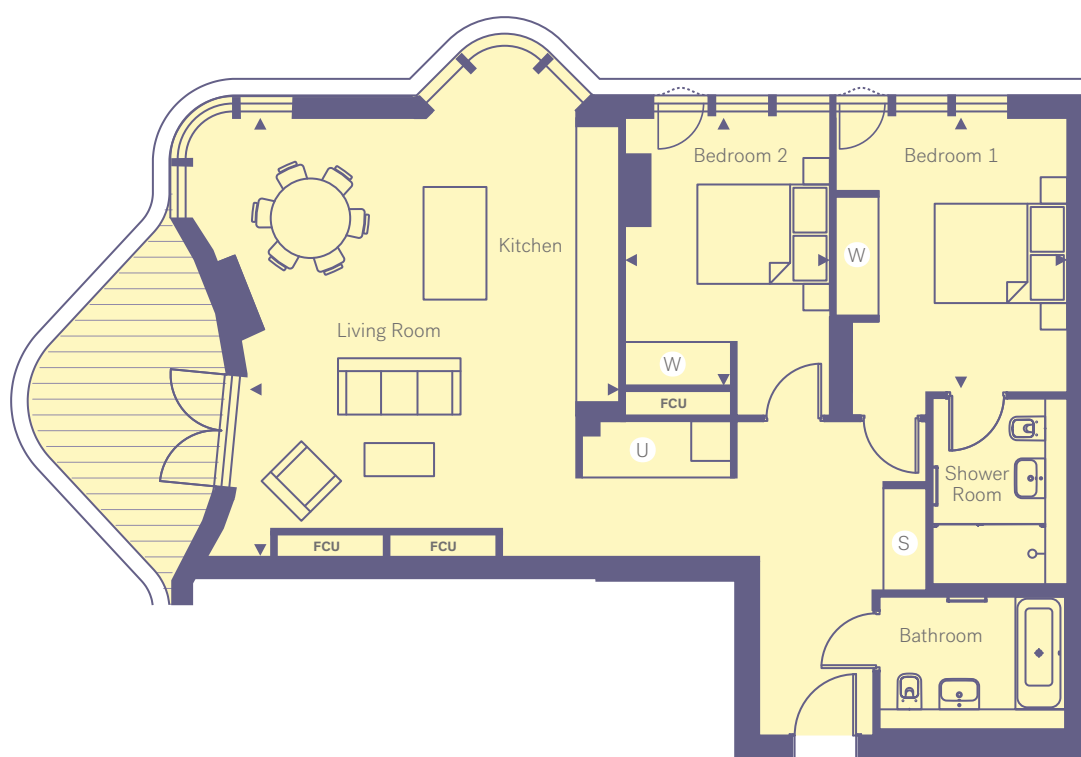

# First Floor

East Building

## 107 2 Bedroom Apartment

Total Area	96sq m	1033.3sq ft
Living/Kitchen	5.6m x 6.6m	18'4" x 21'8"
Bedroom 1	3.5m x 4.1m	11'6" x 13'5"
Bedroom 2	3.1m x 4m	10'2" x 13'1"
Terrace	8.8sq m	94.7sq ft